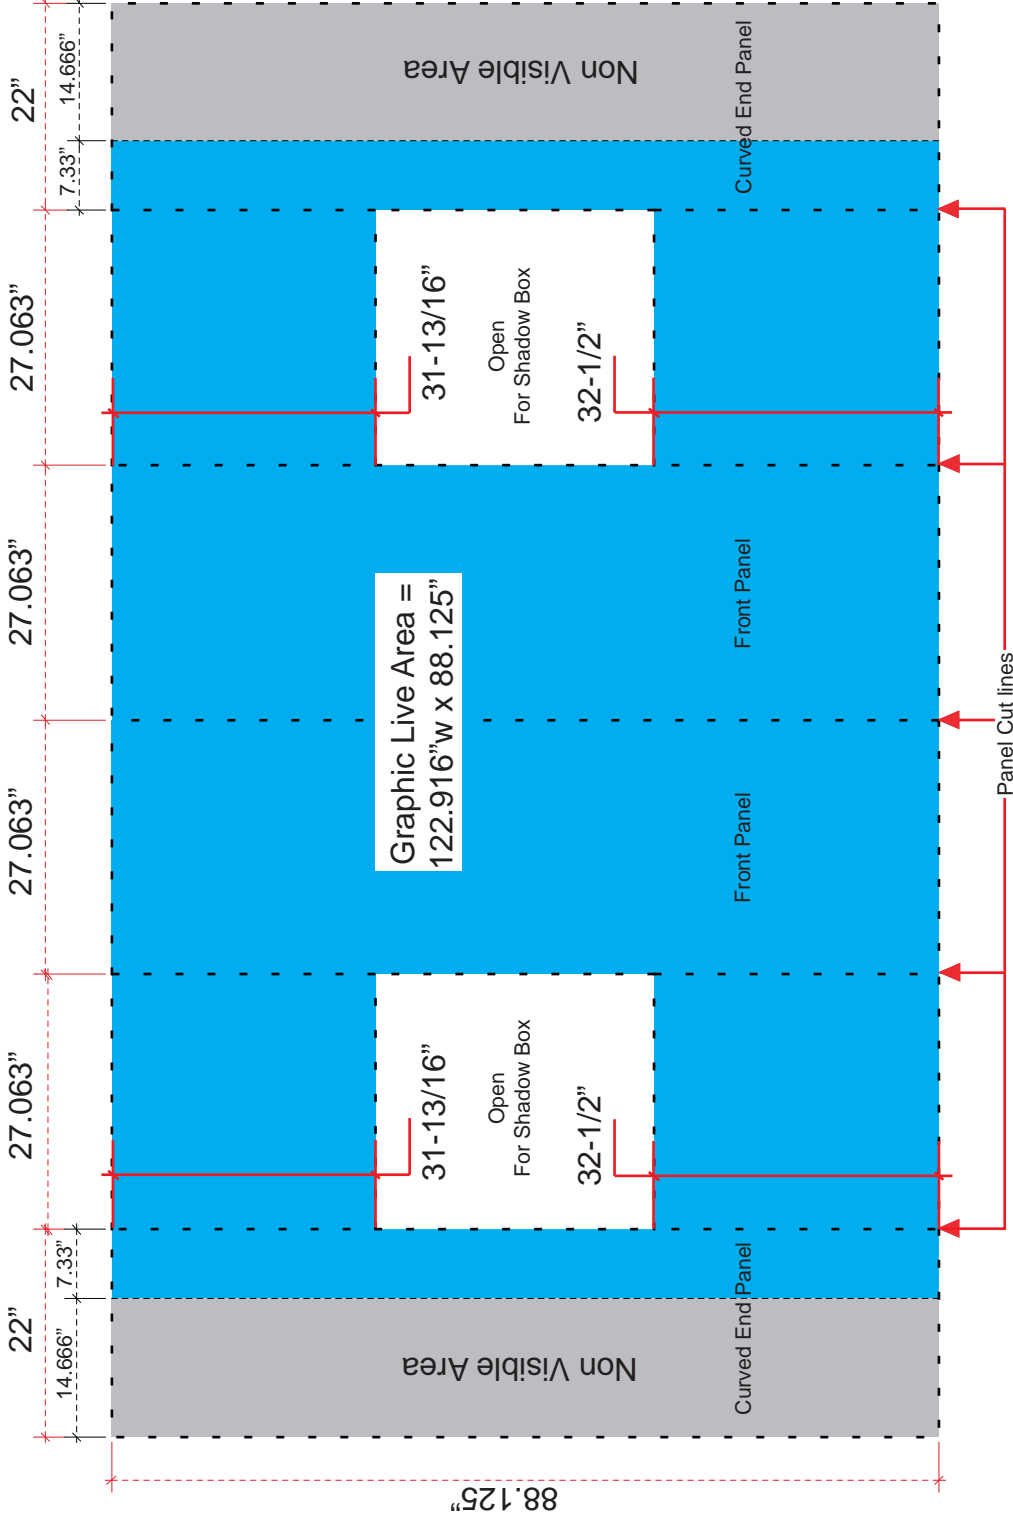

# Pop Up Displays

## 10ft Curved Frame w/ Shadow Boxes

Front Panel Size: 27.0625" x 88.125"  
 End Panel Size: 22" x 88.125"

Finishing  
 - Refer to Panel Specifications page.

Product Number: Quadro S
Process: Lambda Photo Imaging
Material: Bright
Effective Date: 07/06/2011

**NOTE - Graphic files must be @ 150 dpi finished size.**  
 - These dimensions are for graphic layout purposes.